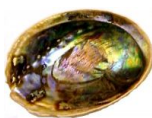

Table of content

Shells 3 - 4

Shells

Seastar California
Model: 51675
Seastar "California". Size: ca 10 - 15 cm.
3,00 EUR inkl. 19% Mwst. zuzügl. Versandkosten

Shell Casis Cornuta big
Model: 50028
The Casis Cornuta, a beautiful and exotic real shell. The size is between 17 and 25 cm. This species of shells occurs of the southern coast of Africa.
17,95 EUR inkl. 19% Mwst. zuzügl. Versandkosten

Shell Cassis Rufa small
Model: 52190
Original Shell of "Cassis Rofu" small. Size: ca. 10 cm.
2,00 EUR inkl. 19% Mwst. zuzügl. Versandkosten

Shell Cypraea Tigris
Model: 51673
Original shell of "Cypraea Tigris". Size: ca. 9 cm.
2,20 EUR inkl. 19% Mwst. zuzügl. Versandkosten

Shell Fasciolaria trapezium
Model: 51672
Original shell of "Fasciolaria Trapezium". Size 12 - 15 cm.
3,00 EUR inkl. 19% Mwst. zuzügl. Versandkosten

Shell Haliotis Mideas
Model: 52735
A very decorative and exotic shell of Haliotis Mideas. Size: ca. 12 x 8 cm. It is very nice for the bathroom and could use as a soap dish.
3,90 EUR inkl. 19% Mwst. zuzügl. Versandkosten

Shell Lambis Chiragra
Model: 51108
Original shell of Lambis Chiragra. Size: ca. 20 x 17 cm.
5,50 EUR inkl. 19% Mwst. zuzügl. Versandkosten

Shell Murex inflatus small
Model: 51674
Original Shell of "Murex inflatus". Size: ca 11cm.
1,50 EUR inkl. 19% Mwst. zuzügl. Versandkosten