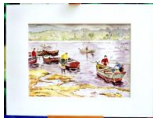

Fisher and they boats
Model: 51711
Painting in watercolor "Fisher and they boats" with Passepartout, without a border. Measures: 30 x 40 cm. Paintress: Lissi Juul.
112,85 EUR inkl. 19% Mwst. zuzügl. Versandkosten