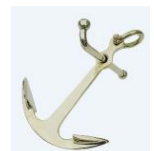

Size: ca. 31 x 26 cm

92,50 EUR inkl. 19% Mwst. zuzügl. Versandkosten

Savings box - Captain

Model: 51318

Savingsbox - Captain in ceramic.

Height : ca.14 cm .

The delivery is without the shown money.

5,90 EUR inkl. 19% Mwst. zuzügl. Versandkosten

Seal Ceramic

Model: 52370

Pretty seal made of ceramic.

Size: ca. 14 x 9 cm

2,90 EUR inkl. 19% Mwst. zuzügl. Versandkosten

Stocked anchor brass 13 cm

Model: 52426

A very decorative Stocked anchor made in brass.