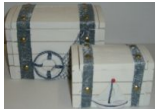

Woodenbox Set coloured

Model: 52353

Woodenbox in a Set of two boxes made of wood and painted in white.

They are decorated with jeans and blanks.

The Size for the box with a Life belt is: ca. 15 x 10 x 10 cm

And the Size of the smaler box with the Salingboat is: 11 x 7 x 6,5 cm.

17,95 EUR inkl. 19% Mwst. zuzügl. Versandkosten